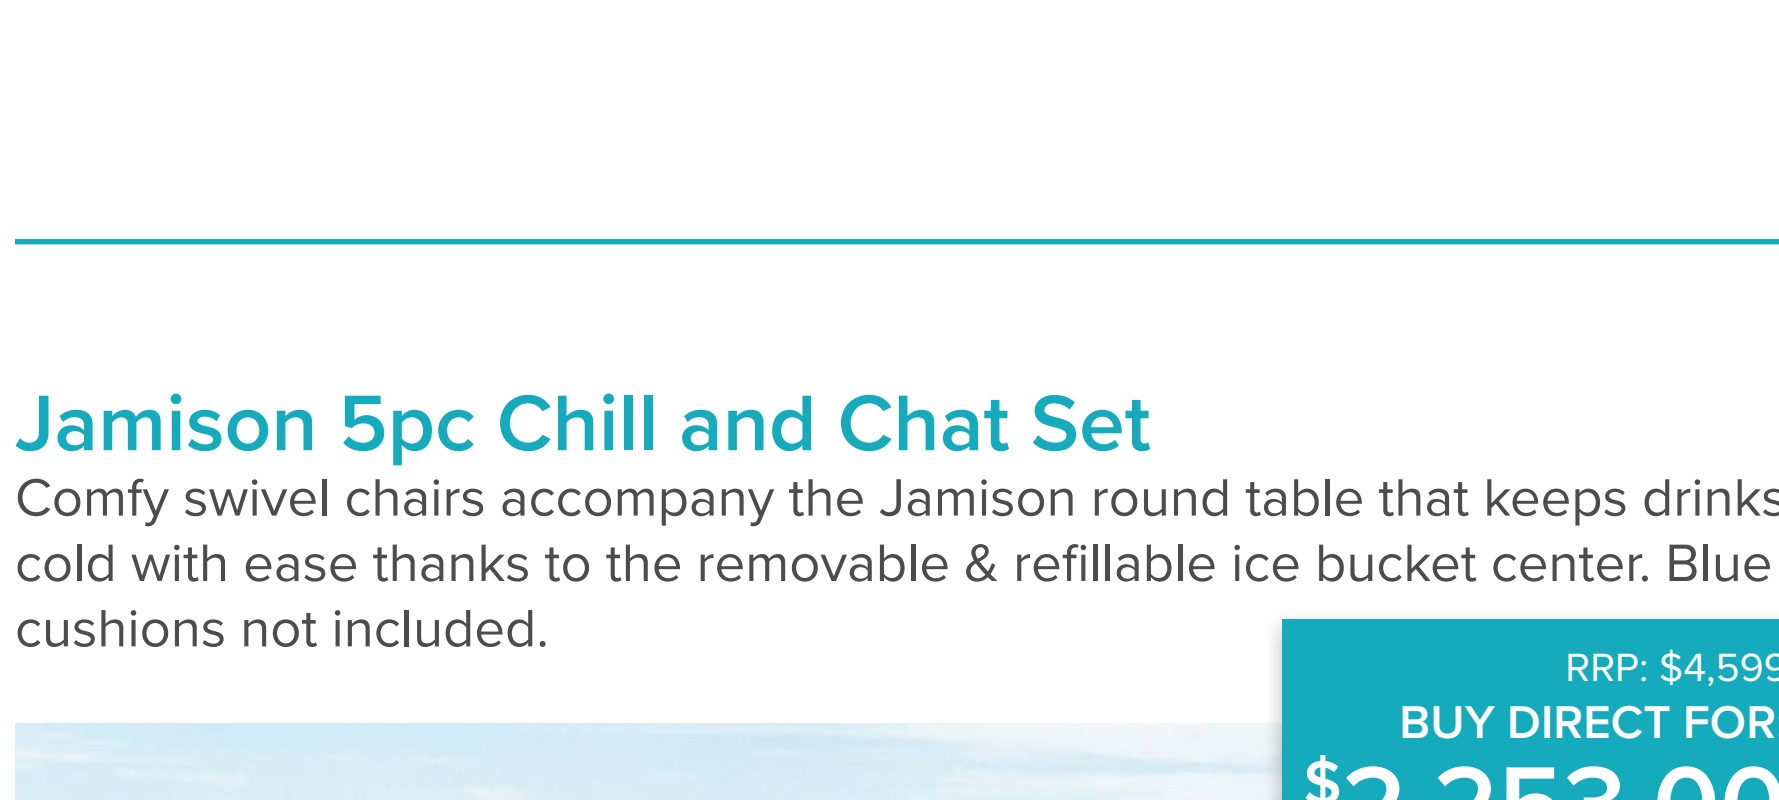

Jamison 5pc Chill and Chat Set

Comfy swivel chairs accompany the Jamison round table that keeps drinks cold with ease thanks to the removable & refillable ice bucket center. Blue cushions not included.