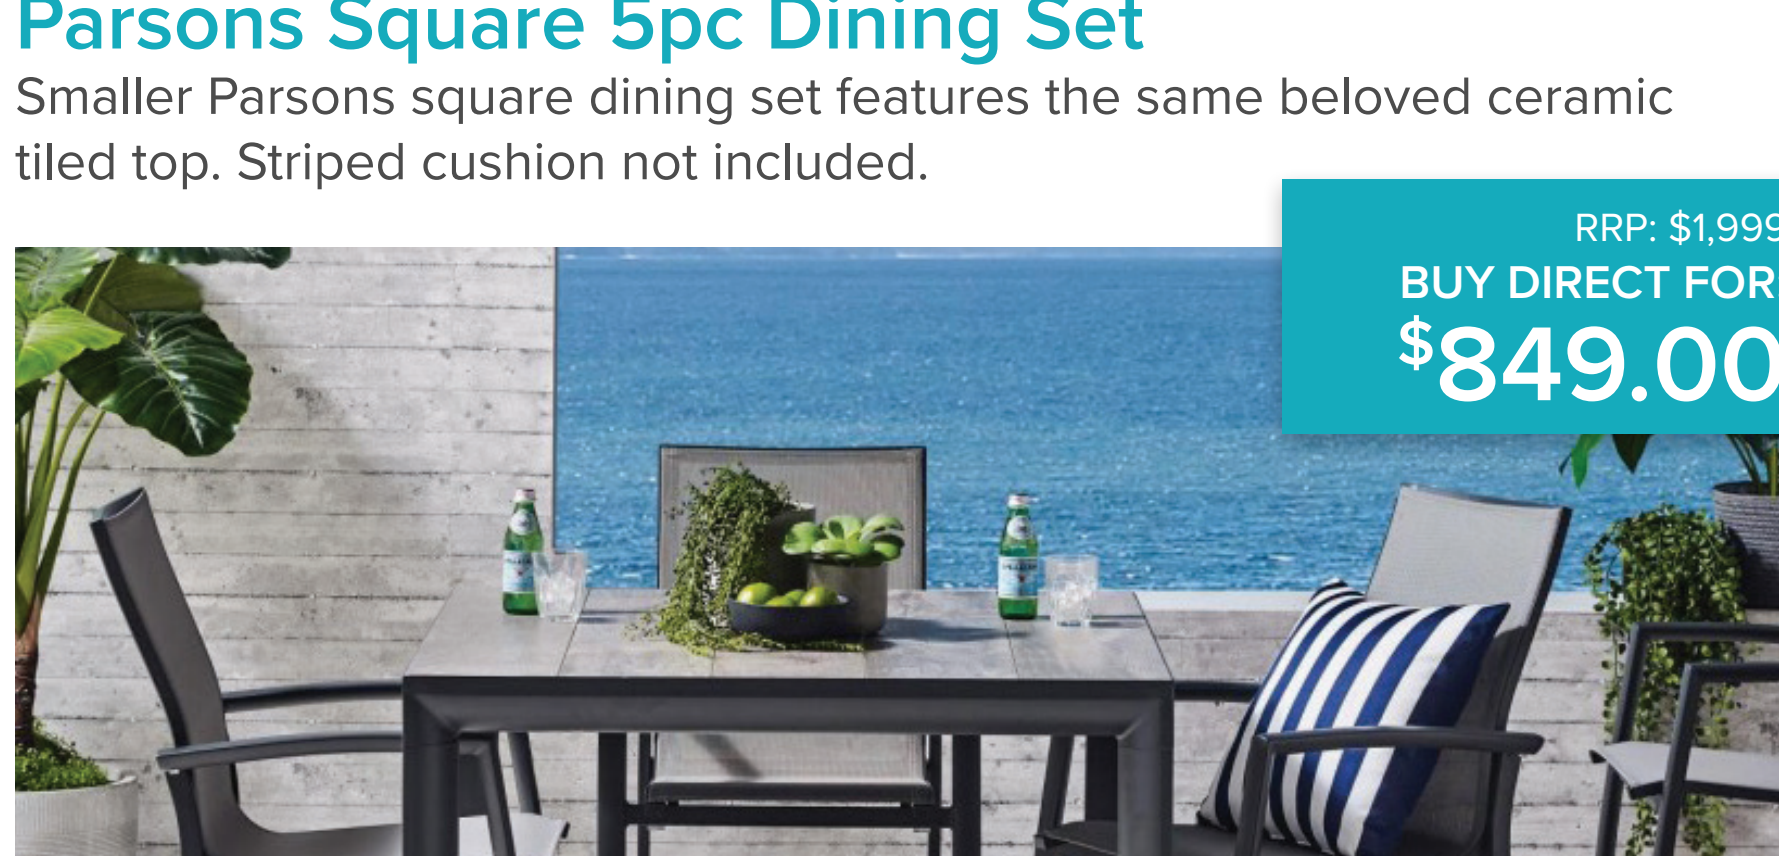

RRP: $1,999
BUY DIRECT FOR:
$849.00

	RRP	SALE
Parsons Dining Chair x4 W: 560mm / D: 655mm / H: 900mm	$1,999	$849
Parsons Square Table x1 L: 1000mm / W: 1000mm / H: 740mm		

Regatta 5pc Dining Set

The Regatta, wicker dining setting will enhance any deck or balcony. Designed for those long, companionable summer meals, this setting delivers comfort and style. Green cushion & throw blanket not included.