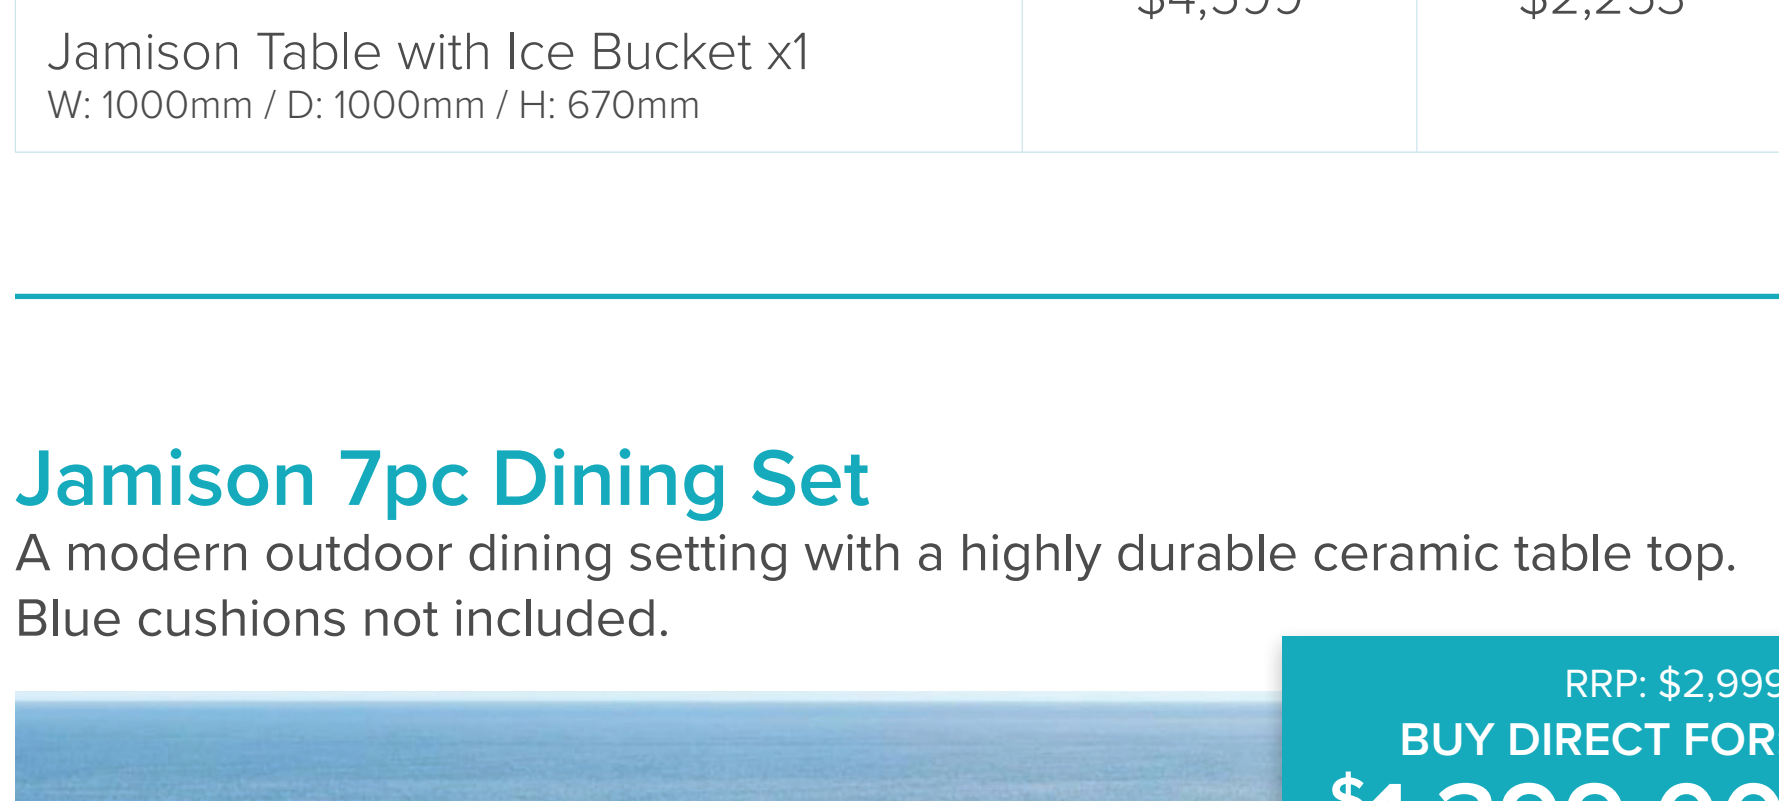

RRP: $2,999
BUY DIRECT FOR:
$1,399.00

	RRP	SALE
Dining Chair x6 W: 835mm / D: 650mm / H: 835mm	$2,999	$1,399
Jamison 1800 Dining Table x1 L: 1800mm / W: 1000mm / H: 740mm		

Jamison 9pc Dining Set

A modern outdoor dining setting with a highly durable ceramic table top. Blue cushions not included.