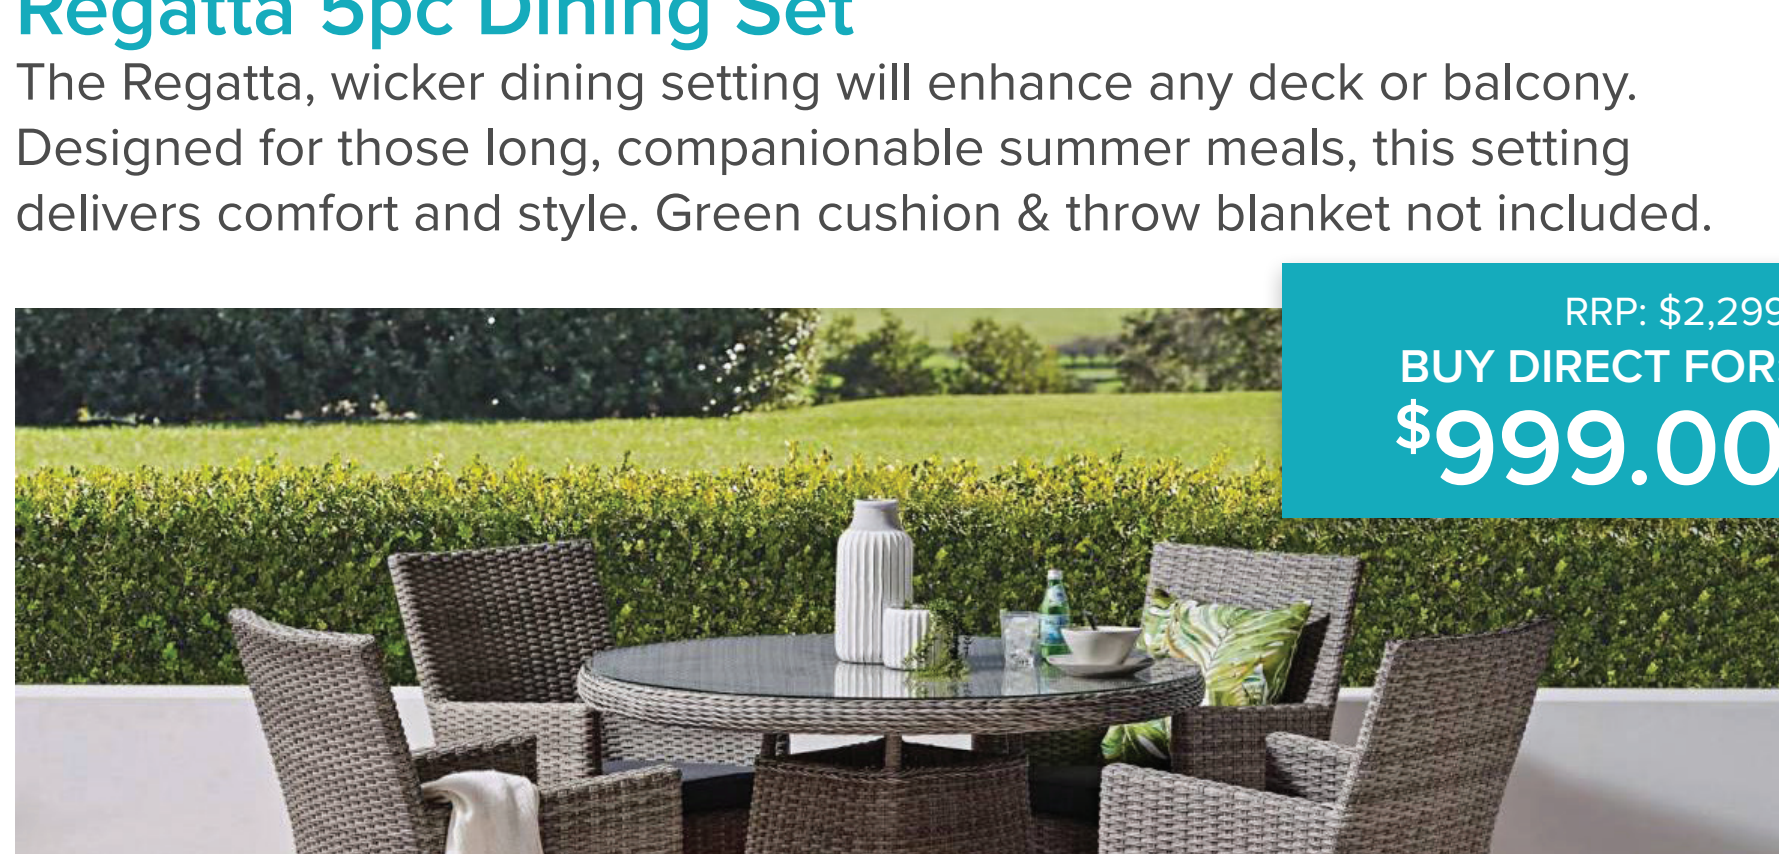

RRP: \$1,999
BUY DIRECT FOR:
\$849.00

	RRP	SALE
Parsons Dining Chair x4 W: 560mm / D: 655mm / H: 900mm	\$1,999	\$849
Parsons Square Table x1 L: 1000mm / W: 1000mm / H: 740mm		

Regatta 5pc Dining Set

The Regatta, wicker dining setting will enhance any deck or balcony. Designed for those long, companionable summer meals, this setting delivers comfort and style. Green cushion & throw blanket not included.