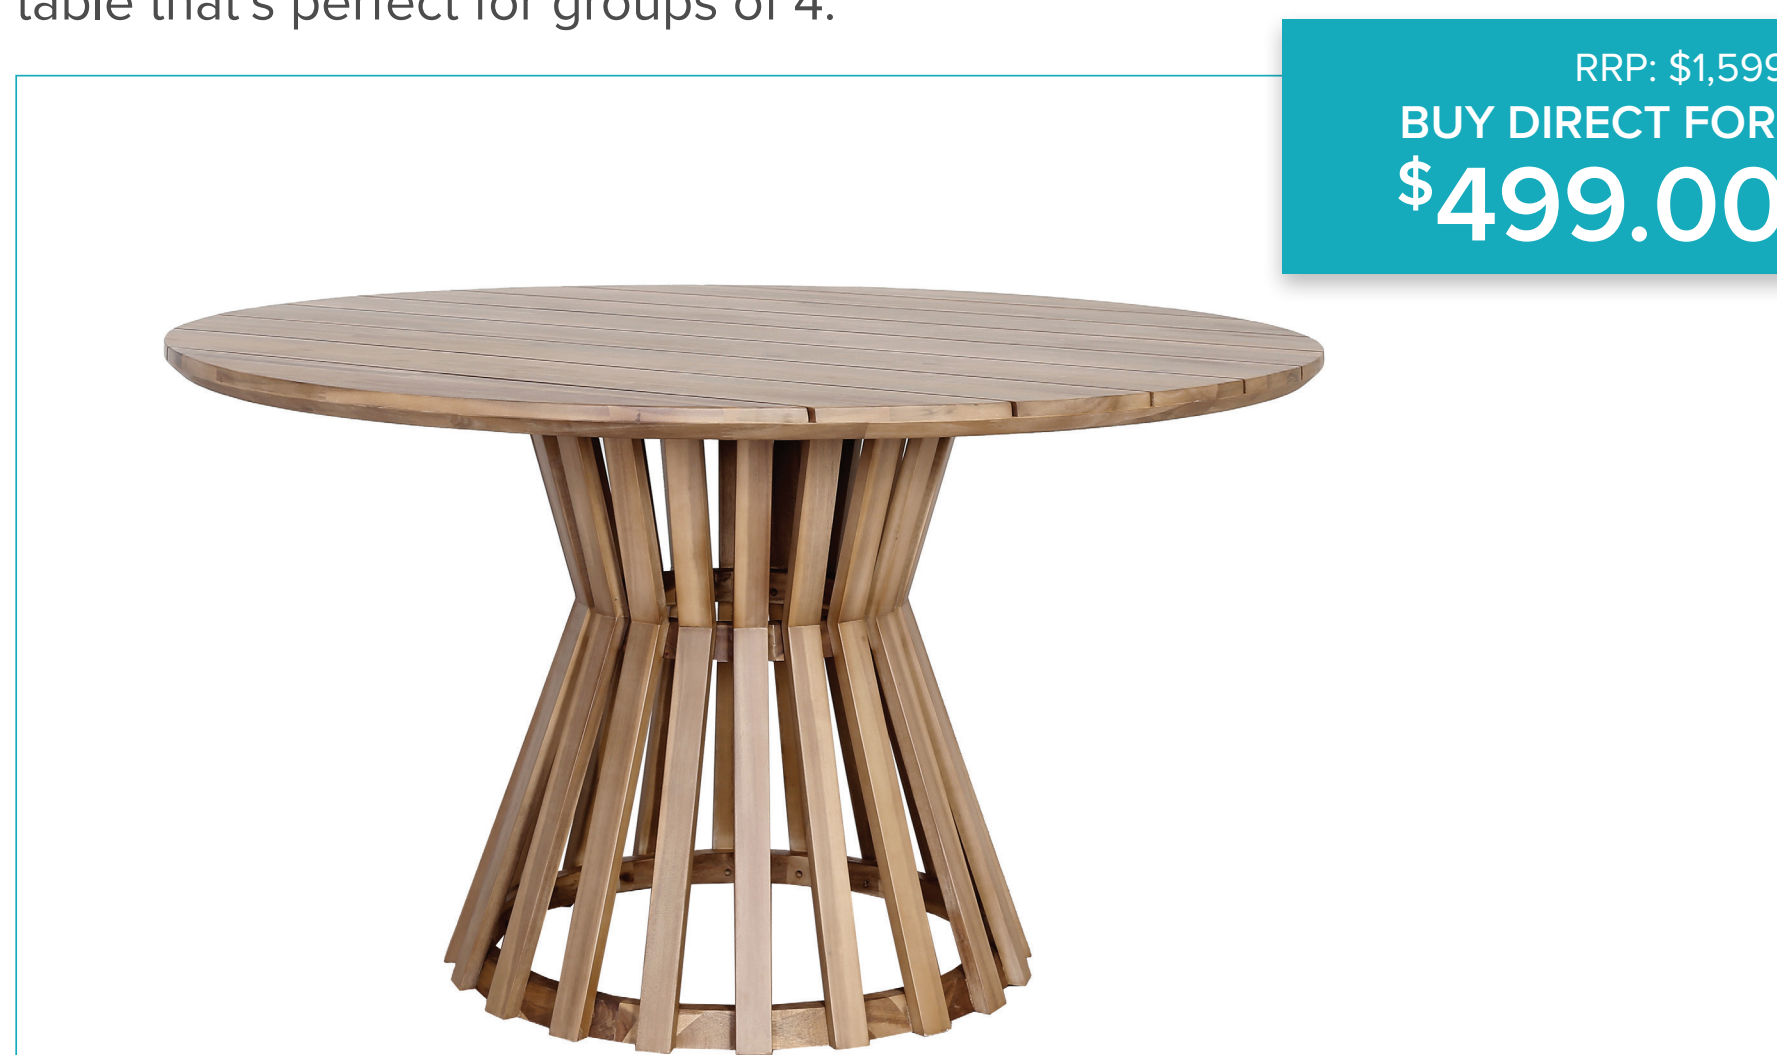

RRP: $1,599
BUY DIRECT FOR:
$499.00

	RRP	SALE
St Germain Dining Table W: 1350mm / D: 1350mm / H: 760mm	~~$1,599~~	$499

Find us online: