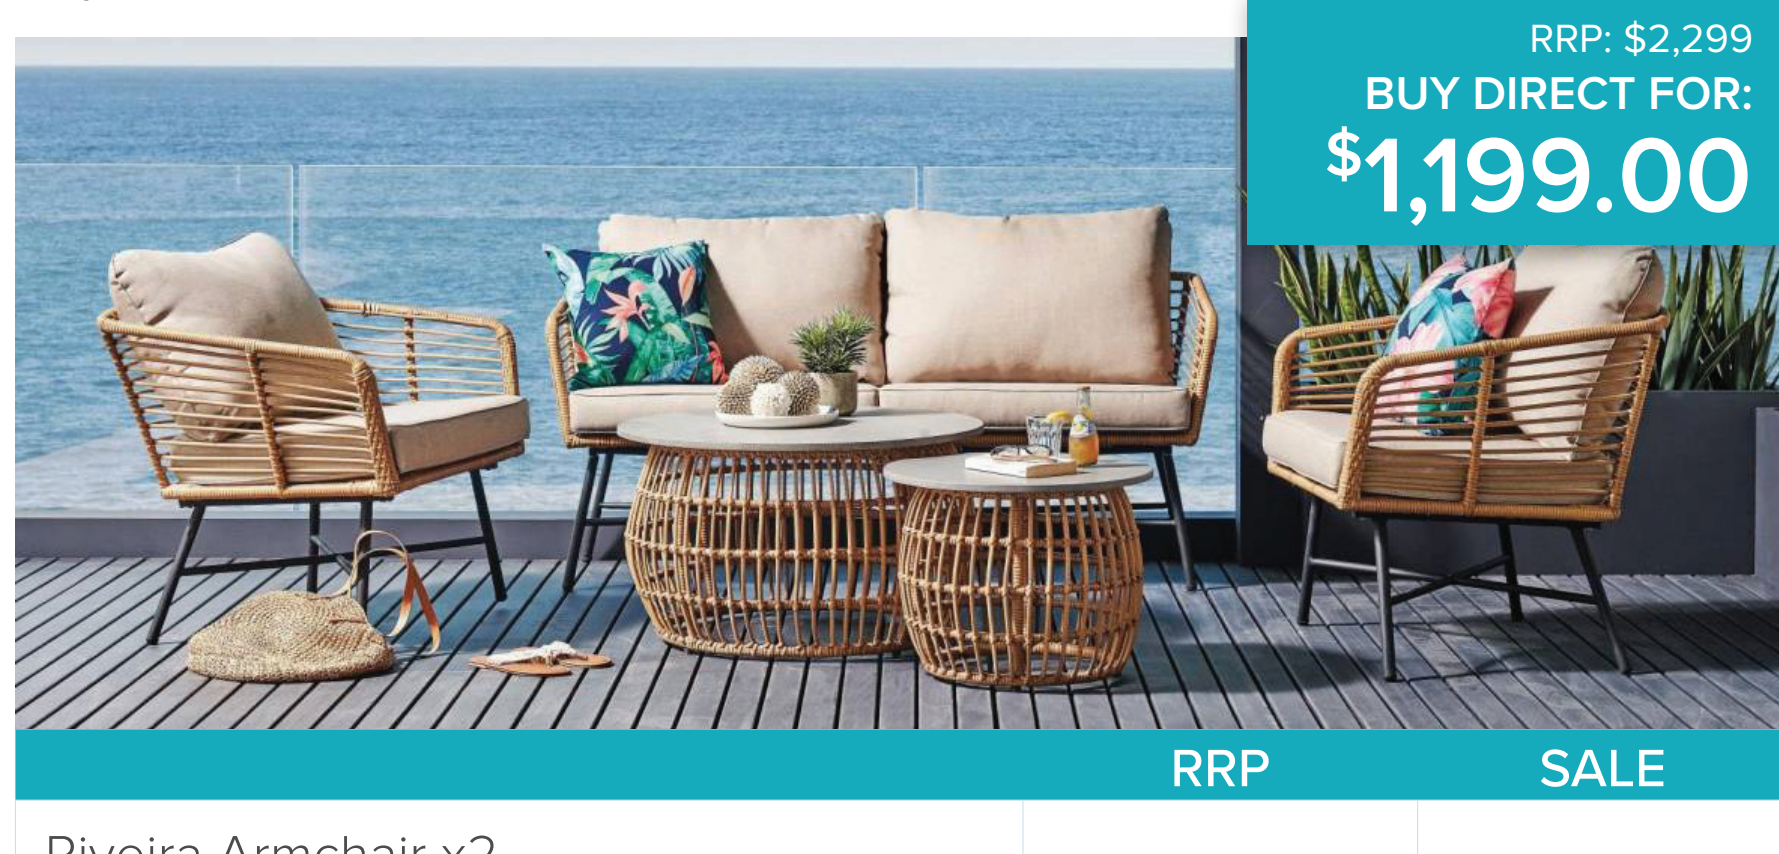

RRP: $2,299
BUY DIRECT FOR:
$1,199.00

	RRP	SALE
Riveira Armchair x2 W: 780mm / D: 770mm / H: 730mm	$2,299	$1,199
Riviera Sofa x1 W: 1600mm / D: 770mm / H: 730mm		
Riviera Coffee Table Set x1 Large Table - W: 800mm / D: 850mm / H: 470mm Small Table - W: 550mm / D: 510mm / H: 420mm		

↓ *Scroll for more deals*