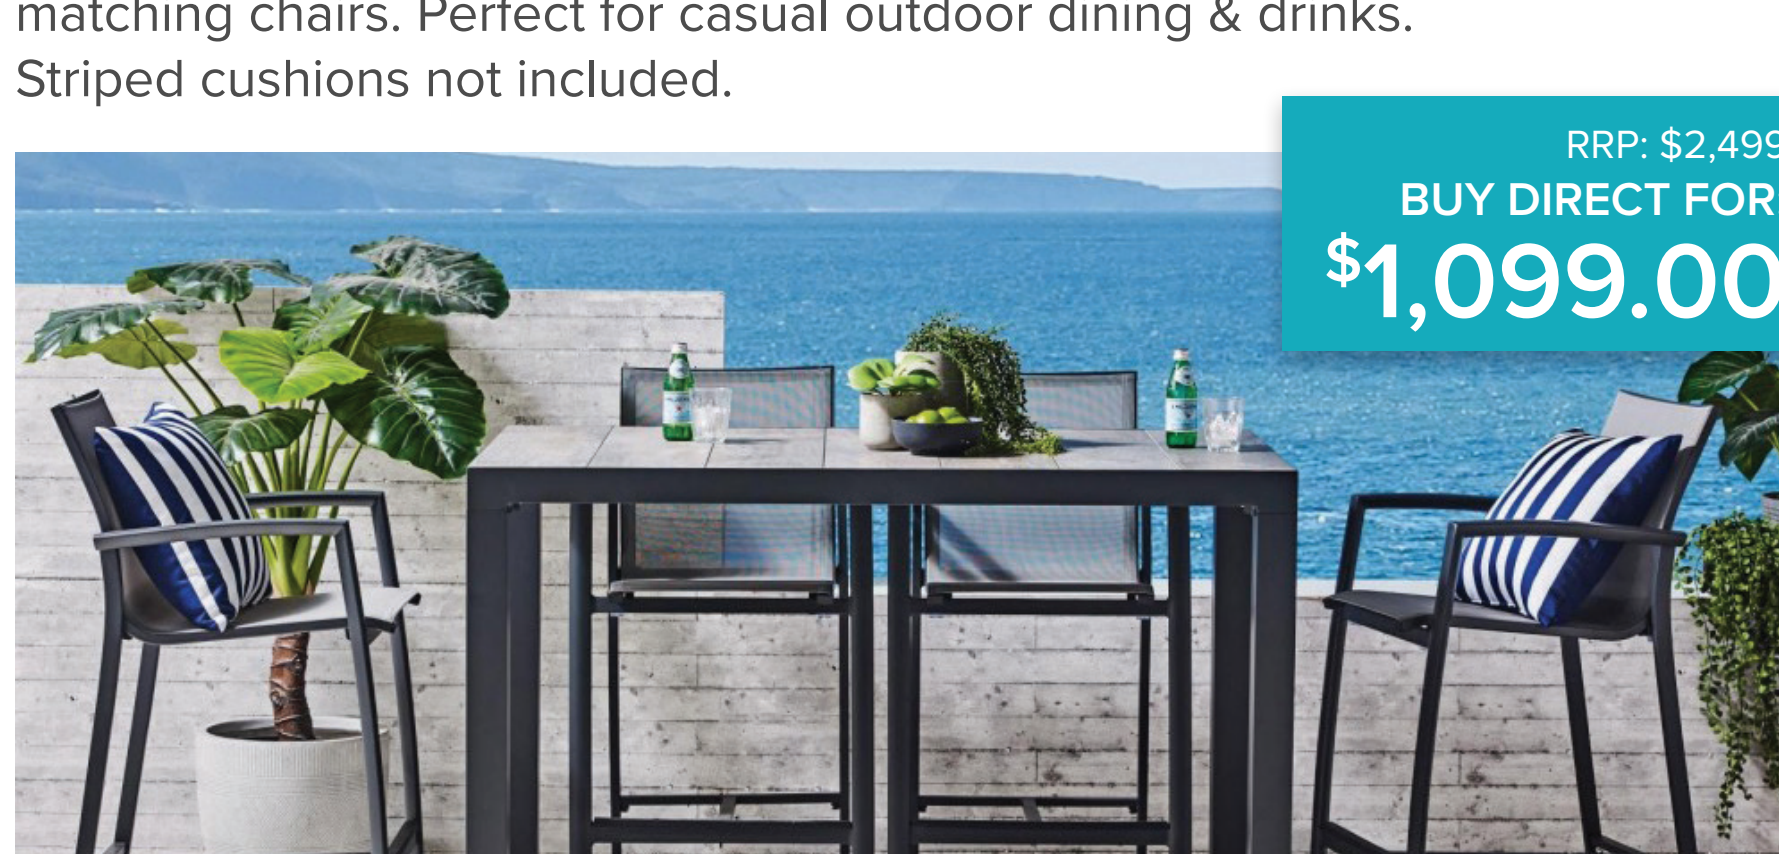

RRP: $2,499
BUY DIRECT FOR:
$1,099.00

	RRP	SALE
Parsons Bar Chair x4 W: 560mm / D: 630mm / H: 1080mm	$2,499	$1,099
Parsons Bar Table x1 L: 1400mm / D: 900mm / H: 1000mm		

Parsons Square 5pc Dining Set

Smaller Parsons square dining set features the same beloved ceramic tiled top. Striped cushion not included.