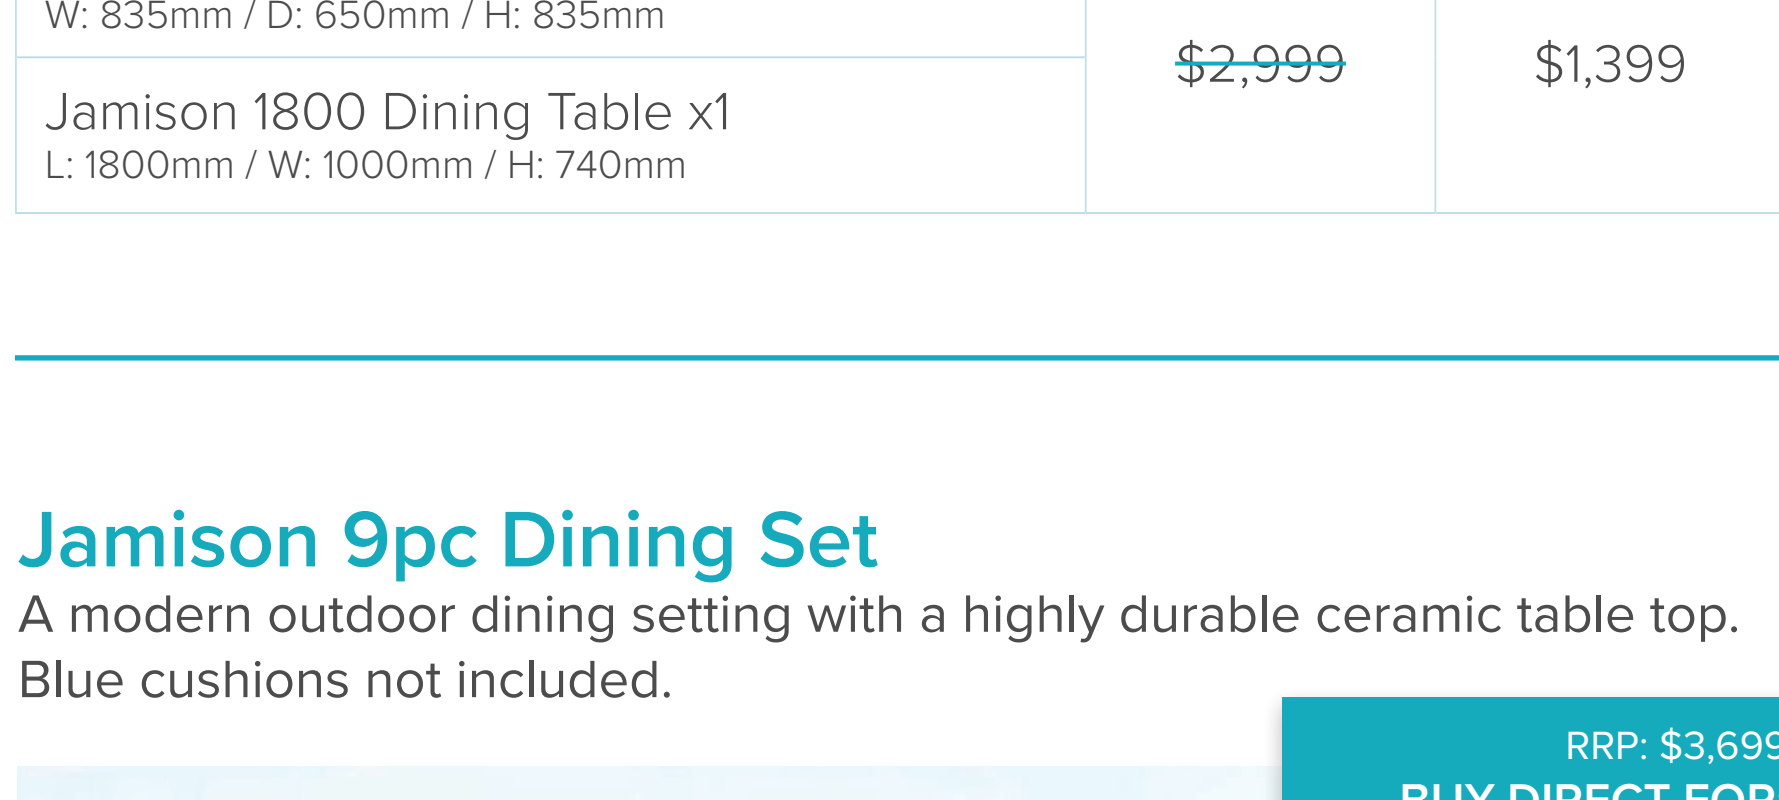

RRP: $3,699
BUY DIRECT FOR:
$1,799.00

	RRP	SALE
Dining Chair x8 W: 835mm / D: 650mm / H: 835mm	$3,699	$1,799
Jamison 2200 Dining Table x1 L: 2200mm / W: 1000mm / H: 740mm		

↓ *Scroll for more deals*