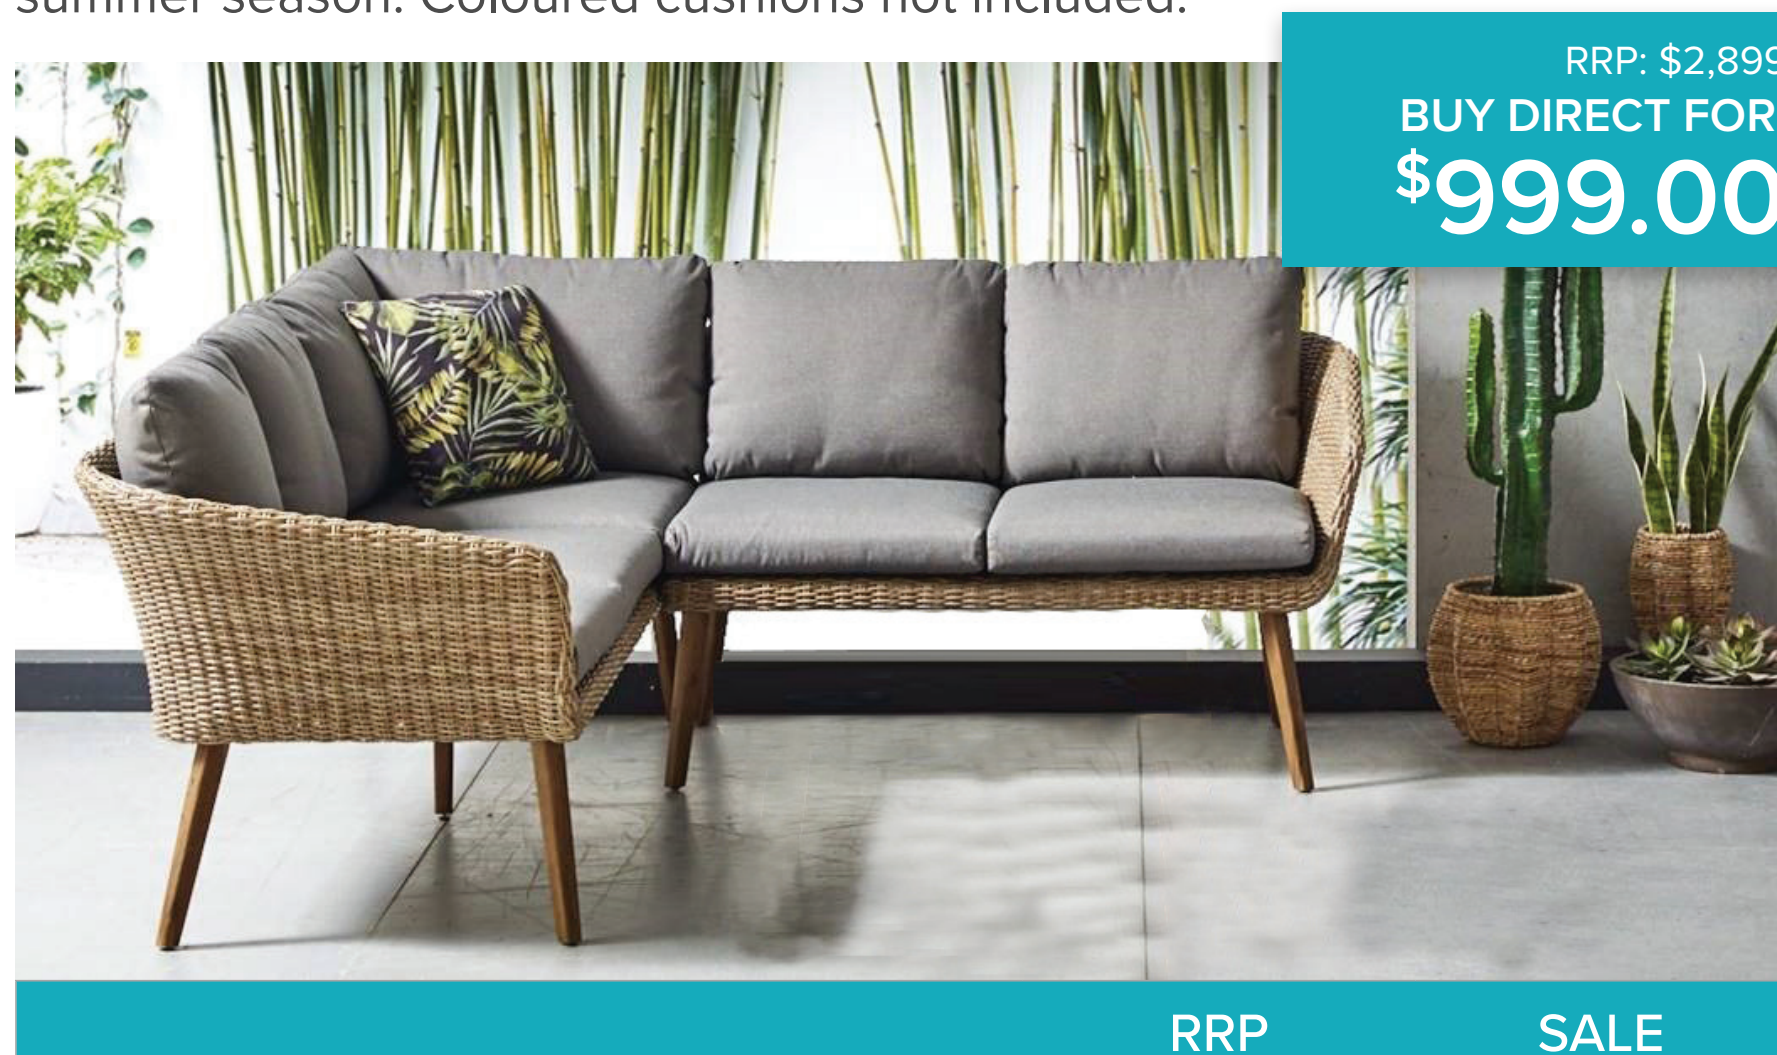

St Germain Corner Lounge

Five seater wicker and Acacia set great for outdoor socialising during the summer season. Coloured cushions not included.

RRP: $2,899
BUY DIRECT FOR:
$999.00

	RRP	SALE
St Germain Corner Lounge W: 2080mm / D: 2080mm / H: 730mm	~~$2,899~~	$999

St Germain 3pc Chat Set

Wicker and Acacia chat setting for outdoor coffee and catch-ups. Coloured cushions not included.