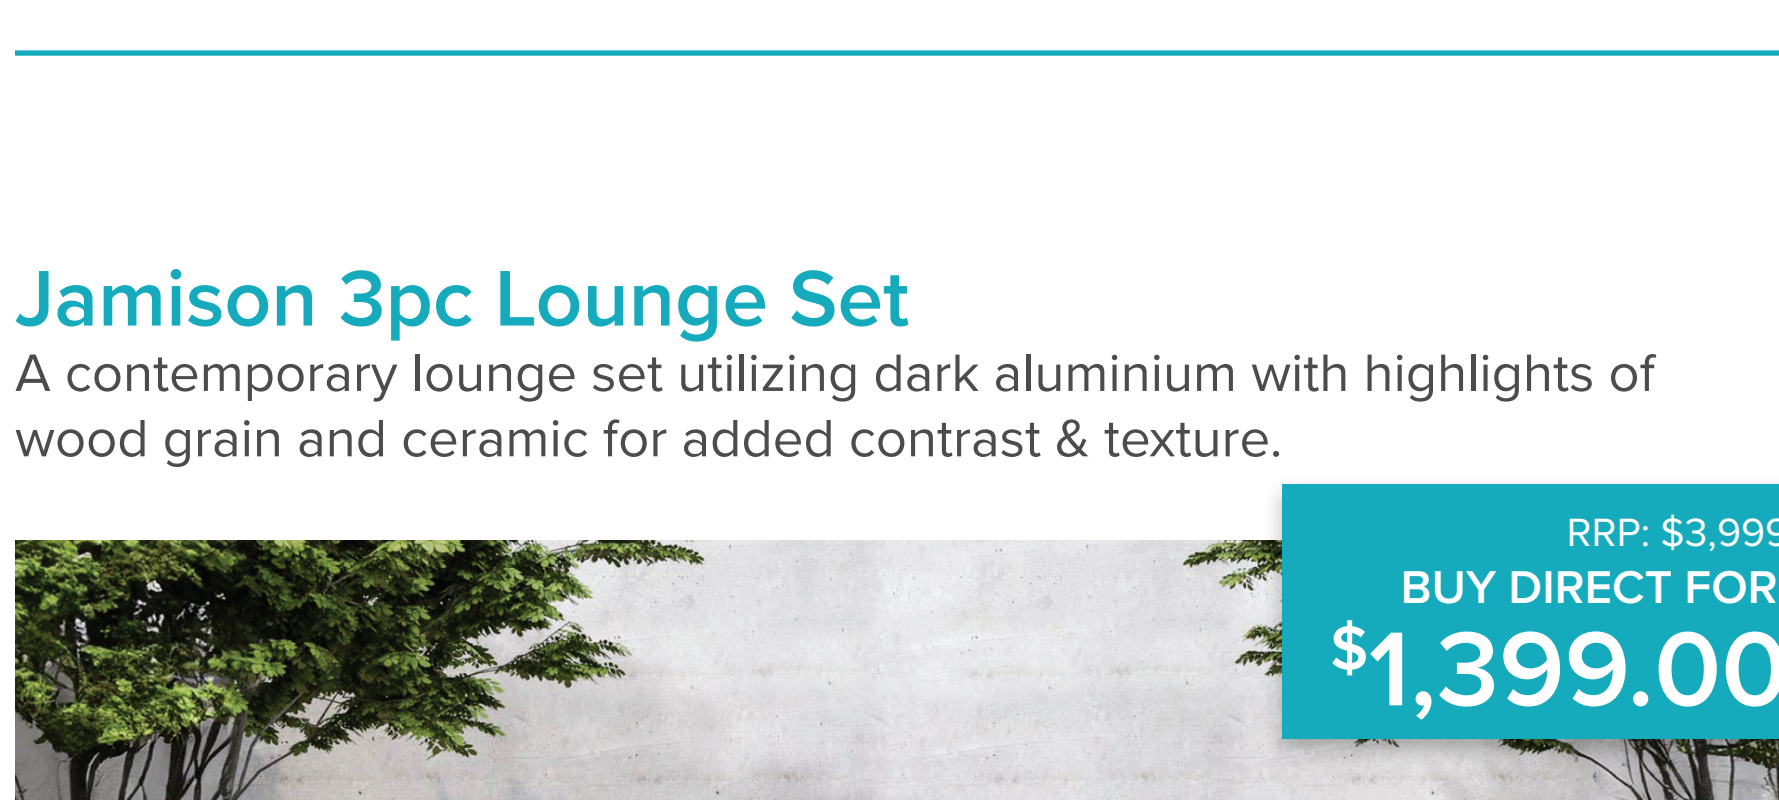

Jamison 3pc Lounge Set

A contemporary lounge set utilizing dark aluminium with highlights of wood grain and ceramic for added contrast & texture.

RRP: \$3,999
BUY DIRECT FOR:
\$1,399.00

	RRP	SALE
Jamison Lounge Chair x2 W: 730mm / D: 880mm / H: 900mm	\$3,999	\$1,399
Jamison 3 Seater Sofa x1 W: 1970mm / D: 880mm / H: 900mm		